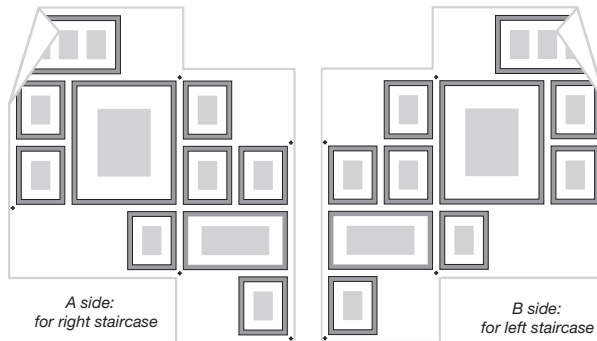

### Available finishes

**+ 2 ADDITIONAL BONUS ARCHIVAL MATS**

1 LARGE MAT WITH 8" X 10" OPENING

1 PANORAMIC MAT WITH (3 OPENINGS) EACH 4" X 6"

(Now you are 100% home printer compatible)

Removable clear mounting squares

13 "One Step" brass hooks

Marking Pins

4 Bubble Levels

1 Standard Pre-view template

2 Up the Stairs Pre-view templates (now you can conquer the staircase)

Perfect Picturewall Specifications 10 Frames per Unit				
Quan	Frame Width	Outside Frame Dimensions	Mat Opening	Frame Opening without mat
1pc	<b>1"</b>	21.5" x 25"	10" x 14"	23.75" x 19.75"
1pc		12" x 21.5"	6" x 14"	19.75" x 10.25"
1pc		12" x 21.5"	4" x 6" (2 openings)	19.75" x 10.25"
7pc		10" x 12"	4" x 6"	8" x 10"
Quan	Frame Width	Outside Frame Dimensions	Mat Opening	Frame Opening without mat
1pc	<b>2"</b>	21.5" x 25"	10" x 14"	21.75" x 17.75"
1pc		12" x 21.5"	6" x 14"	17.75" x 8.25"
1pc		12" x 21.5"	4" x 6" (2 openings)	17.75" x 8.25"
7pc		10" x 12"	4" x 6"	6.25" x 8.25"