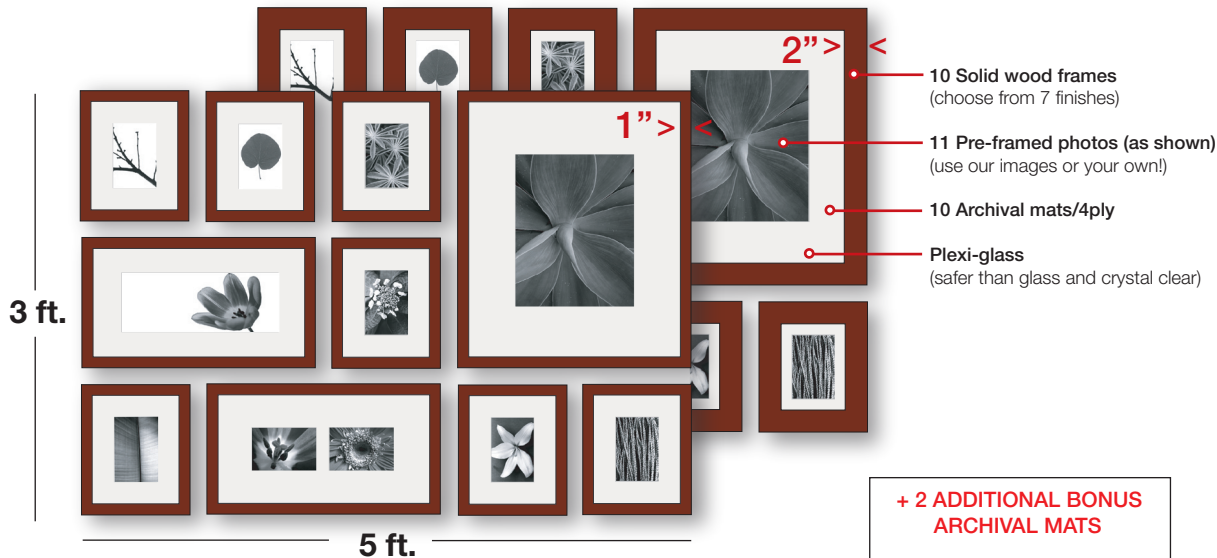

# What You Get!

All in one system includes: Picture frames, archival mats, images, hardware and our patent pending system to create *the* Perfectpicturewall.

## Choice of 1" or 2" frames

13 "One Step" brass hooks

Marking Pins

4 Bubble Levels

1 Standard Pre-view template

2 Up the Stairs Pre-view templates (now you can conquer the staircase)

Perfect Picturewall Specifications 10 Frames per Unit				
Quan	Frame Width	Outside Frame Dimensions	Mat Opening	Frame Opening without mat
1pc	<b>1"</b>	21.5" x 25"	10" x 14"	23.75" x 19.75"
1pc		12" x 21.5"	6" x 14"	19.75" x 10.25"
1pc		12" x 21.5"	4" x 6" (2 openings)	19.75" x 10.25"
7pc		10" x 12"	4" x 6"	8" x 10"
Quan	Frame Width	Outside Frame Dimensions	Mat Opening	Frame Opening without mat
1pc	<b>2"</b>	21.5" x 25"	10" x 14"	21.75" x 17.75"
1pc		12" x 21.5"	6" x 14"	17.75" x 8.25"
1pc		12" x 21.5"	4" x 6" (2 openings)	17.75" x 8.25"
7pc		10" x 12"	4" x 6"	6.25" x 8.25"